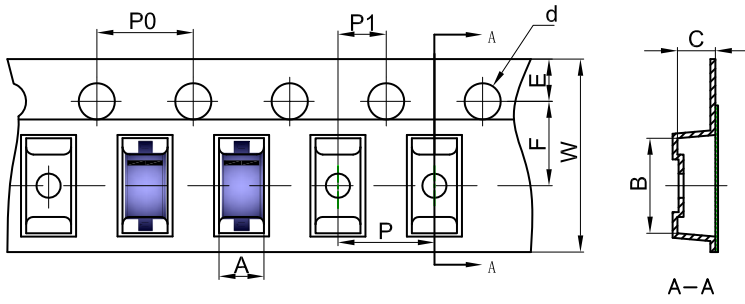

SOD-123 Embossed Carrier Tape

Dimensions are in millimeter											
Pkg type	A	B	C	d	E	F	P0	P	P1	W	
SOD-123	1.85	3.95	1.57	Ø1.55	1.75	3.50	4.00	4.00	2.00	8.00	

SOD-123 Tape Leader and Trailer