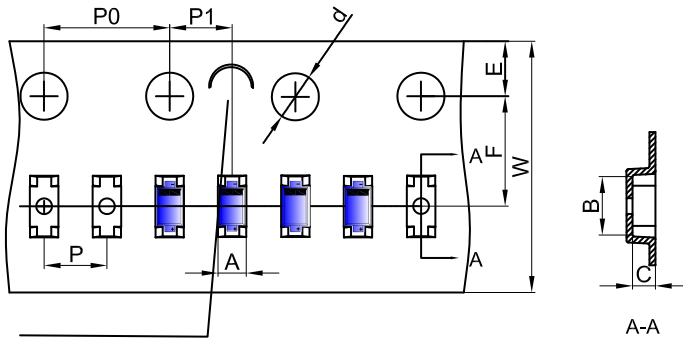

SOD-523 Embossed Carrier Tape

NOTE: TO CAVE 'C' ON CARRIER TAPE PER 120MM

Dimensions are in millimeter											
Pkg type	A	B	C	d	E	F	P0	P	P1	W	
SOD-523	0.9	1.94	0.73	Ø1.50	1.75	3.50	4.00	2.00	2.00	8.00	

SOD-523 Tape Leader and Trailer