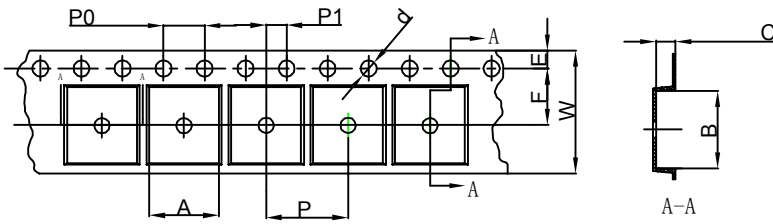

SOT-223 Embossed Carrier Tape

Dimensions are in millimeter										
Pkg type	A	B	C	d	E	F	P0	P	P1	W
SOT-223	6.765	7.335	1.88	Ø1.50	1.75	5.50	4.00	8.00	2.00	12.00

SOT-223 Tape Leader and Trailer