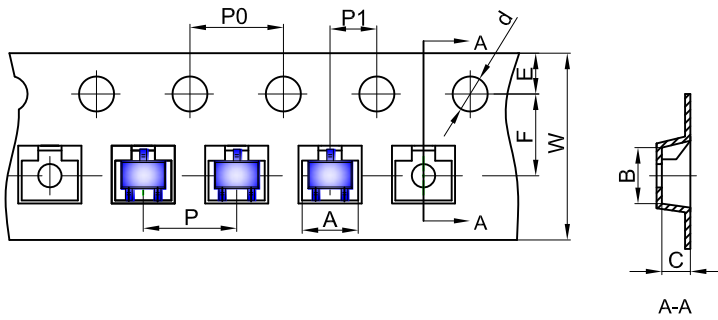

SOT-323 Embossed Carrier Tape

Dimensions are in millimeter										
Pkg type	A	B	C	d	E	F	P0	P	P1	W
SOT-323	2.25	2.55	1.19	Ø1.55	1.75	3.50	4.00	4.00	2.00	8.00

SOT-323 Tape Leader and Trailer