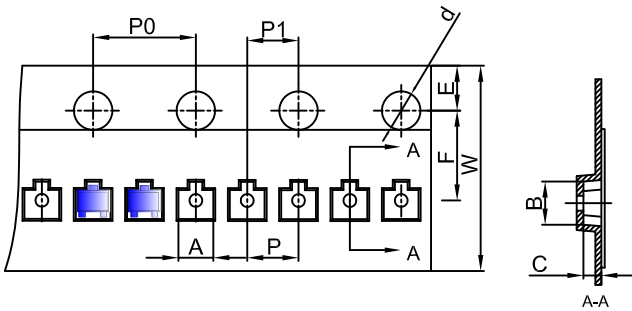

SOT-723 Embossed Carrier Tape

Dimensions are in millimeter

Pkg type	A	B	C	d	E	F	P0	P	P1	W
SOT-723	1.33	1.45	0.61	Ø1.50	1.75	3.50	4.00	2.00	2.00	8.00

SOT-723 Tape Leader and Trailer