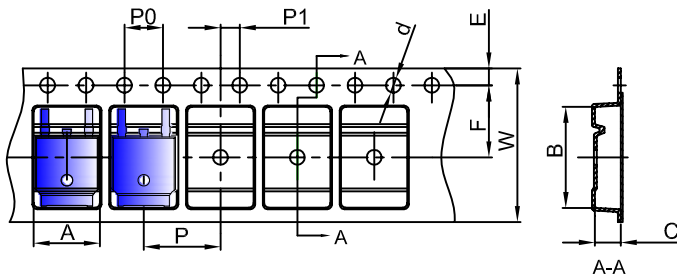

TO-252 Embossed carrier Tape

Dimensions are in millimeter										
Pkg type	A	B	C	d	E	F	P0	P	P1	W
TO-252	6.90	10.50	2.70	Ø1.55	1.75	7.50	4.00	8.00	2.00	16.00
(Tolerance)	+/-0.1	+/-0.1	+/-0.1	+/-0.1	+/-0.1	+/-0.1	+/-0.1	+/-0.1	+/-0.1	+0.3/-0.1

TO-252 Tape Leader and Trailer